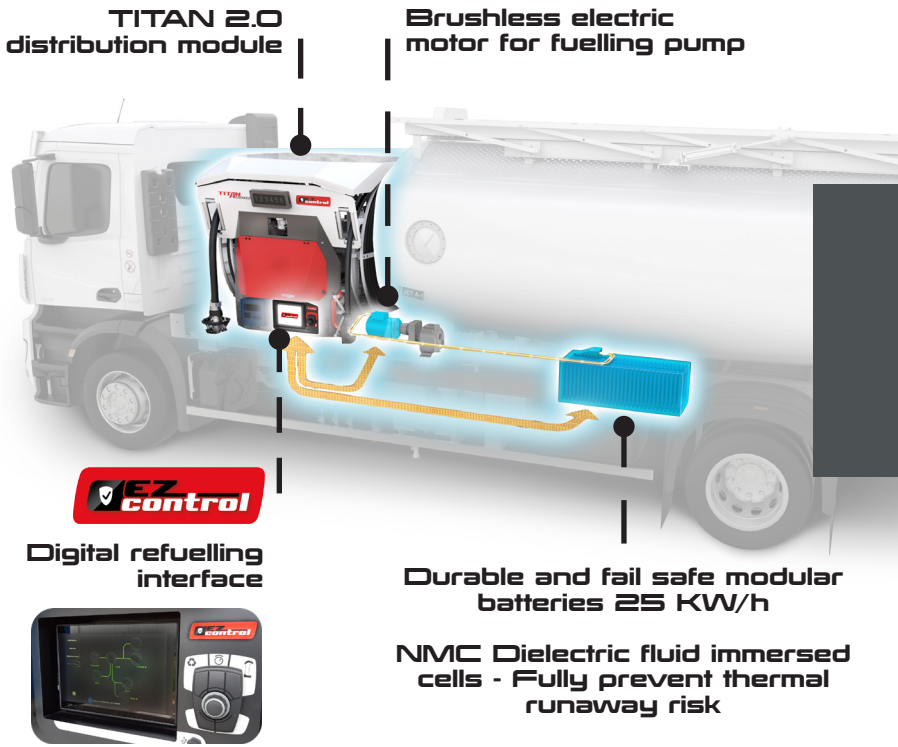

YOUR ELECTRIFICATION KITS

AVAILABLE FOR ANY VEHICLE BRAND, ALL CAPACITIES

PREMIUM KIT

REPLACE YOUR OUTDATED REFUELLING MODULE WITH AN INTUITIVE & ELECTRIC DISTRIBUTION GROUP

ESSENTIAL KIT

ELECTRIFY YOUR EXISTING REFUELLERS WITH ELECTRIC PUMP & BATTERY